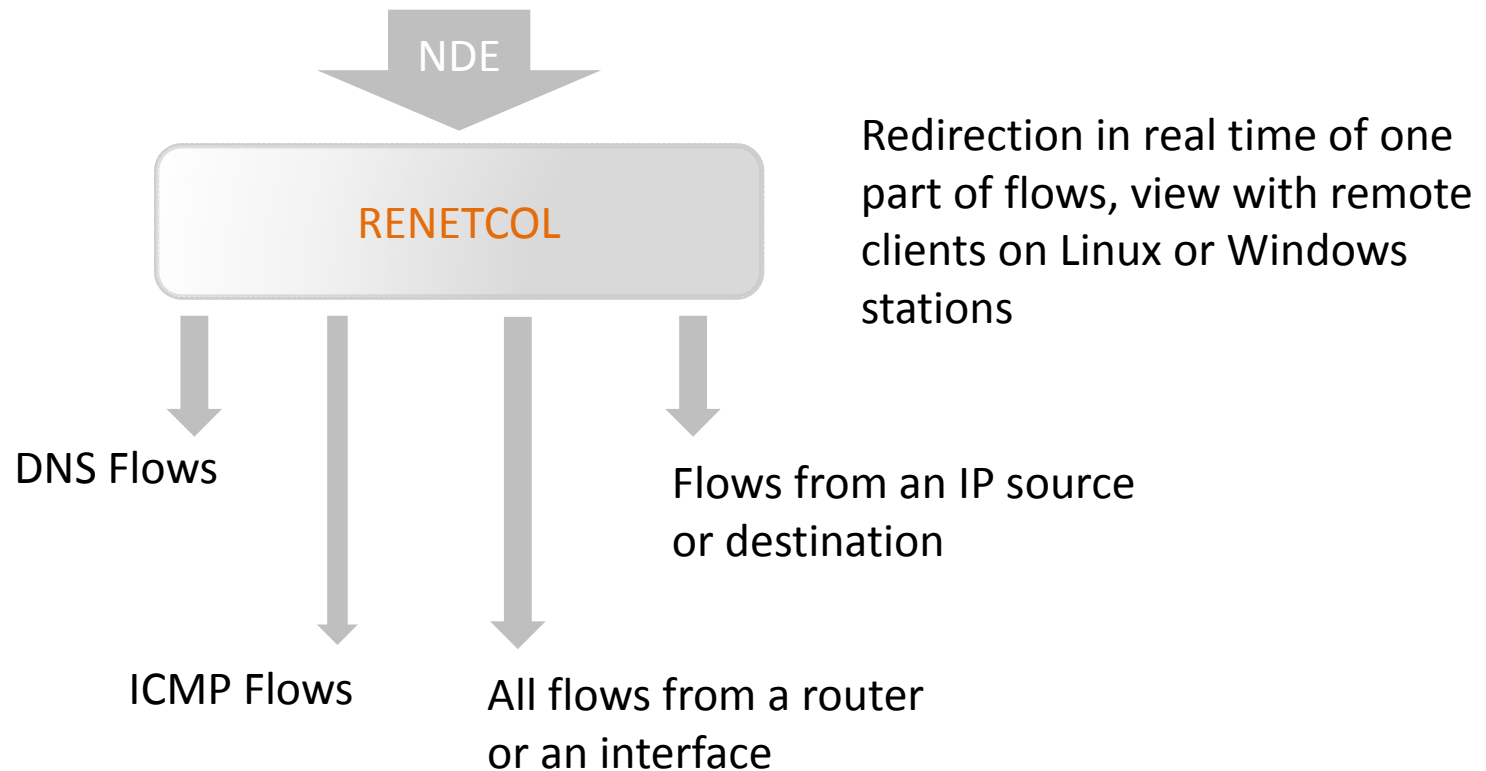

RENETCOL – Different USE CASES

andreu@renater.fr

TCPDUMP-like See your backbone flows in real time

Selection can be made on most important NetFlow fields
<http://renetcol.renater.fr/wiki/tipfields>

Classic use

Divide and reign