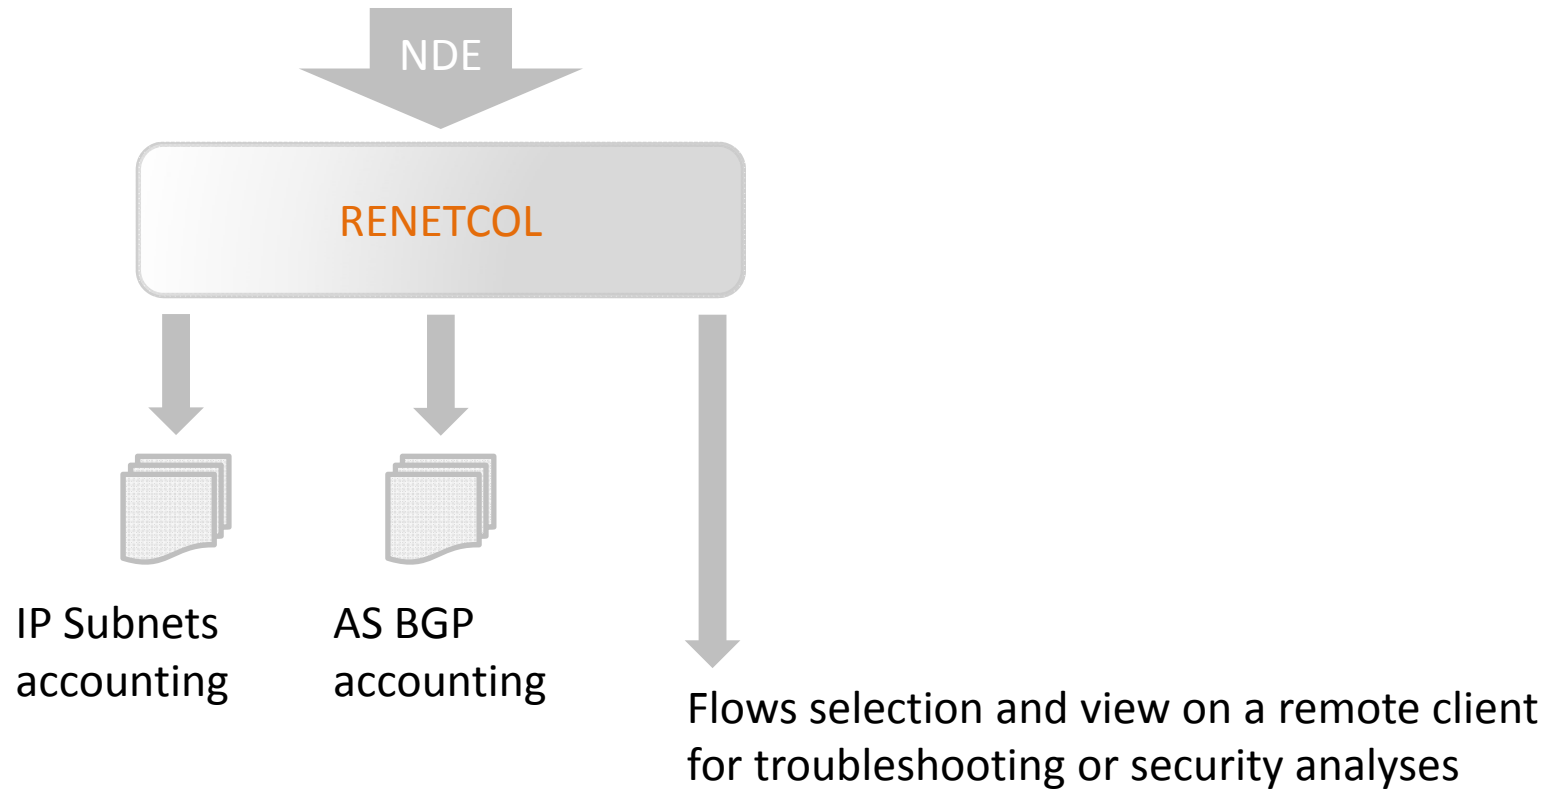

RENETCOL – Different USE CASES

andreu@renater.fr

TCPDUMP-like See your backbone flows in real time

Selection can be made on most important NetFlow fields
<http://renetcol.renater.fr/wiki/tipfields>

Classic use

Divide and reign